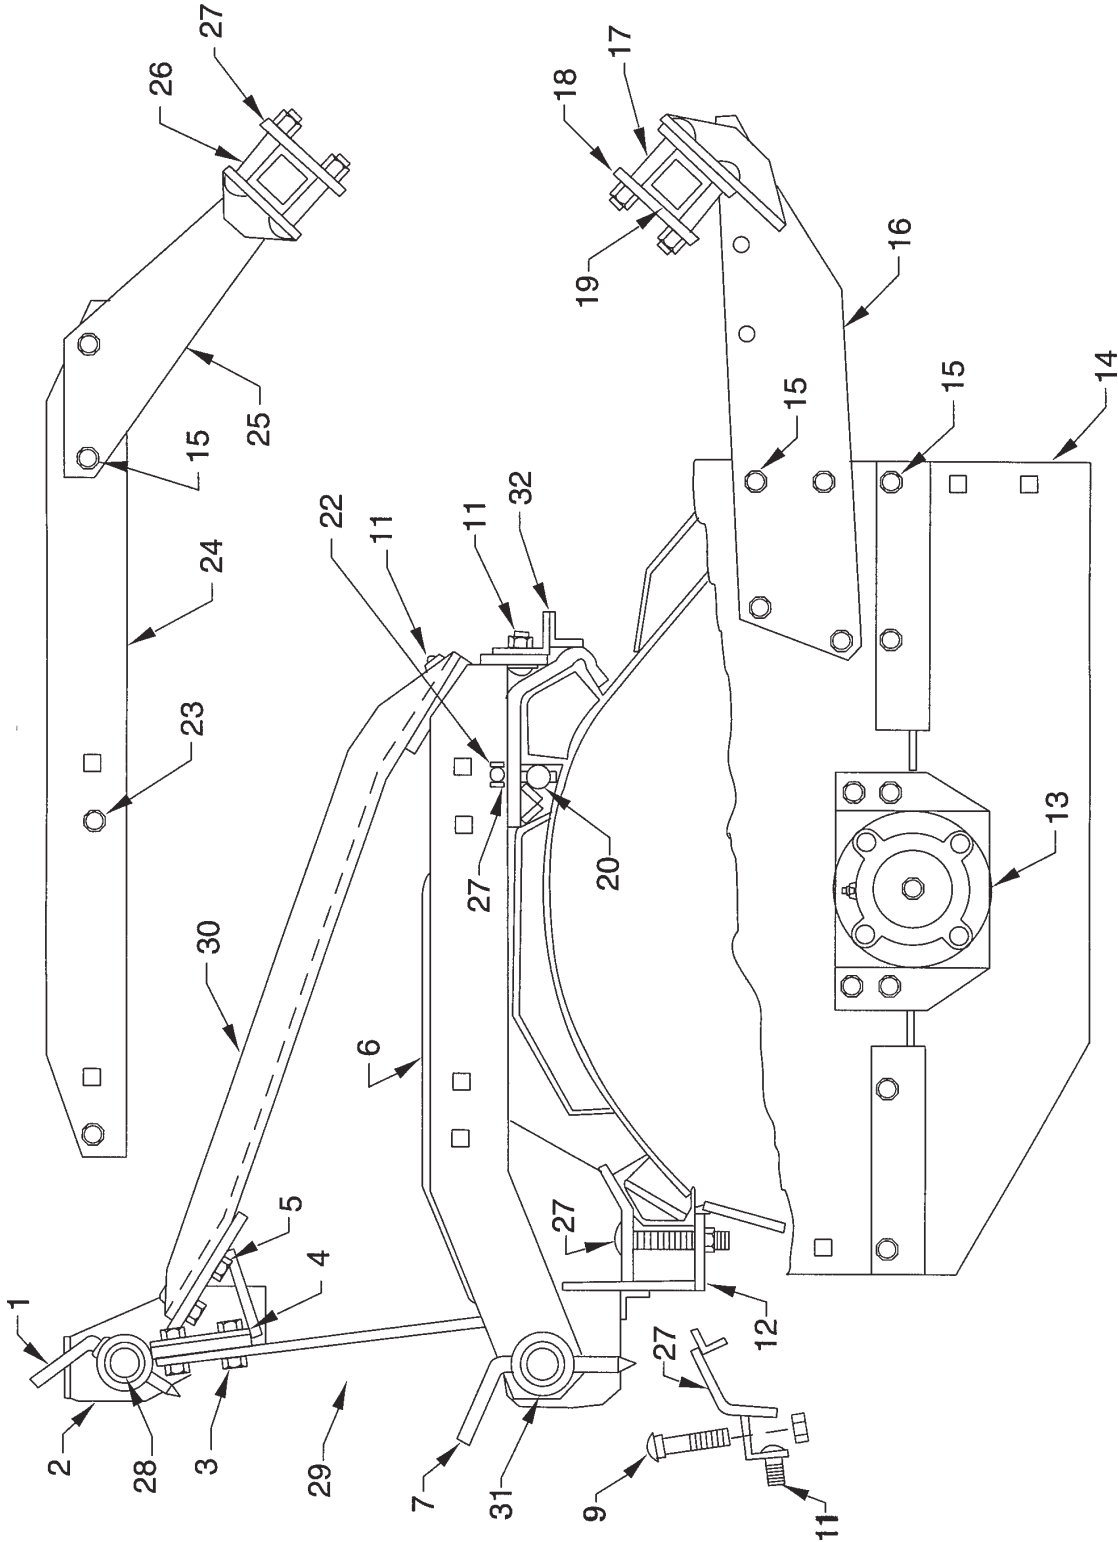

Model "RB" & "D" Series - Hitch Assembly

<u>Item #</u>	<u>Part #</u>	<u>No</u>	<u>Description</u>
1	RB2186-1&2PS ..	1	Mast
1	RB2186-3PS	1	Mast
1	RB2186-2	1	Mast
1	RB2186-3N	1	Mast
2	RB-2989	1	Free Link, RB & D
3	RB-2989-4PS	1	Free Link, Drop 6"
4	RB-2181	2	Mast, Support Bar
5	RB-1441	1	Pin, Mast Head
6	RB-797	1	Clinch Pin
7	RB-1976	1	Pin Free Link, RB & D
8	R-49	14	5/8" NC Grip Nut
9	R46	14	5/8" x 2" Lg Bolt

NOTE: L-120 L.H. & R.H. Angle (not shown) are welded to L-1462 upon assembly and are bolted to L-2115 at #14.

Model "L" Series Hitch Assembly

<u>Item #</u>	<u>Part #</u>	<u>No</u>	<u>Description</u>
1	RB-2186-L3	1	Mast
2	RB-797	1	Clinch Pin
3	RB-1976	1	Pin Free Link
4	RB-2181	2	Mast, Support Bar
5	RBP-927	1	Clinch Pin
6	L-21451	1	Retaining Pin, Mast
7	L-1430	1	Pin, Masthead
8	RB-2989-1PS	1	Free Link, "L"
9	R-49	14	5/8"NC Grip Nut
10	R-46	14	5/8" x 2" Lg Bolt

Not Shown

11	RB31835*	2	Support Arms (L&R)
----------	----------------	---------	--------------------

*Specify Tiller Length

Model "L" Tiller - #3 & #4 Hitch Assembly

Bundle No. SL4185

Model "L" Tiller - #3 & #4 Hitch Assembly