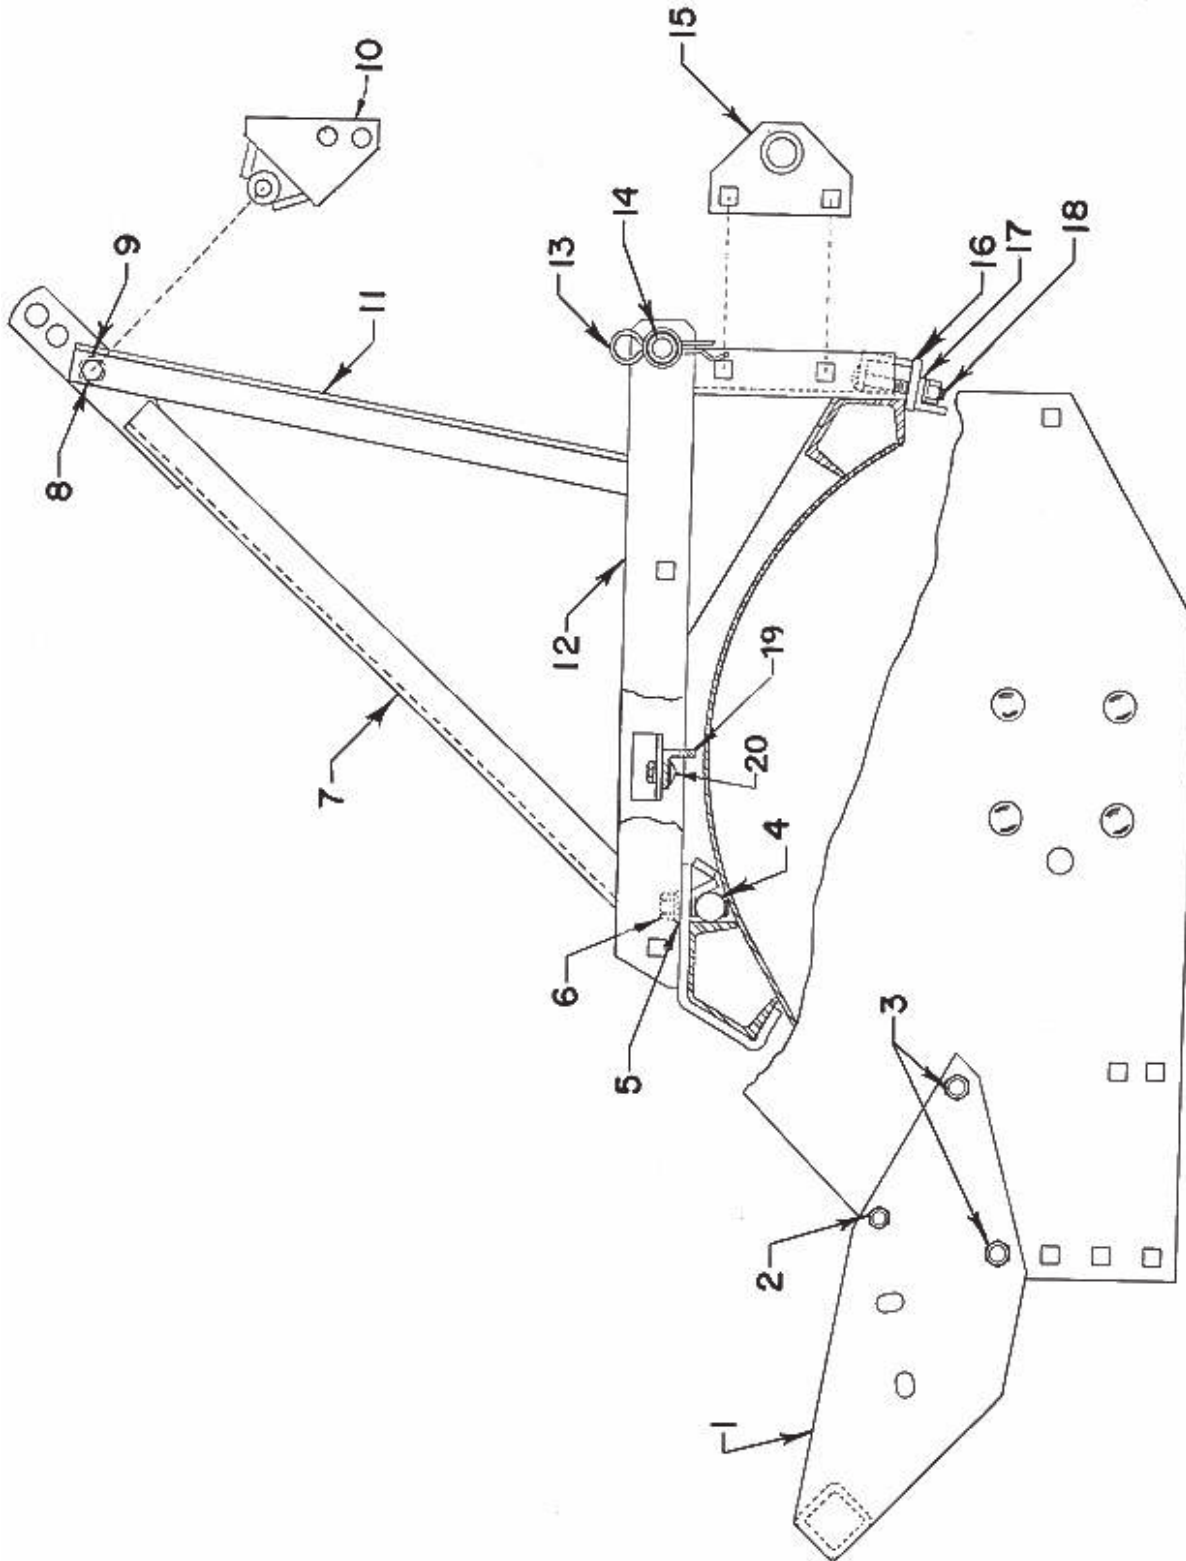

Call or E-mail Northwest Tillers today
800.204.3122 • www.nwtiller.com

Standard Duty Hitch Assembly

Standard Duty Hitch Assembly

<u>Item</u>	<u>Part #</u>	<u>No.</u>	<u>Description</u>	<u>Item</u>	<u>Part #</u>	<u>No.</u>	<u>Description</u>
1	SRB2787-	1	Rear Square Bar Assembly	18	10732	2	1/2" x 3" Carriage Bolt
1	SRB2820-	1	(specify Tiller width)	18	10781	2	1/2" Nut
2	10728	2	1/2" x 1 1/2" Carriage Bolt	18	10791	2	1/2" Lock Washer
2	10781	2	1/2" Nut	18	10733	2	1/2" x 3 1/4" Carriage Bolt
2	10791	2	1/2" Lock Washer	18	10781	2	1/2" Nut
3	10743	6	5/8" x 1 1/2" Carriage Bolt	18	10791	2	1/2" Lock Washer
3	10783	6	5/8" Nut	19	RB-1063	1	Rear Tie Bar
3	10793	6	5/8" Lock Washer	20	10726	2	1/2" NC x 1" Carriage Bolt
4	RB-160	2	Wedge Nut	20	10781	2	1/2" Nut
5	RB-227	4	Boss	20	10791	2	1/2" Lock Washer
6	10588	4	1/2" x 1 3/4" Cap Screw				
7	RB-2810R	1	Mast Brace Assembly (shown)				
7	RB-2810L	1	Mast Brace Assembly				
8	10618	1	5/8" x 4" Cap Screw				
8	20021	1	5/8" Lock Nut				
9	R-87	1	Bushing, Mast Spacer				
10	RB-2180	1	Mast Extension				
11	RB-781	1	Upright Mast Support - L.H.				
11	RB-782	1	Upright Mast Support - R.H. (shown)				
12	RB-2920	1	Hitch Channel - L.H.				
12	RB-2921	1	Hitch Channel - R.H. (shown)				
13	RB-797	2	Clinch Pin				
14	RB-745	2	Draft Pin				
15	RB-21080	2	Hitch Extension - R.H.				
15	RB-21079	2	Hitch Extension - L.H.				
16	RB-755	2	Hitch Arm Clamp				
17	RB-759	1	Front Tie Bar				

NOTE: L-120 L.H. & R.H. Angle (not shown) are welded to L-1462 upon assembly and are bolted to L-2115 at #14.

Model "L" Series Hitch Assembly

<u>Item #</u>	<u>Part #</u>	<u>No</u>	<u>Description</u>
1	RB-2186-L3	1	Mast
2	RB-797	1	Clinch Pin
3	RB-1976	1	Pin Free Link
4	RB-2181	2	Mast, Support Bar
5	RBP-927	1	Clinch Pin
6	L-21451	1	Retaining Pin, Mast
7	L-1430	1	Pin, Masthead
8	RB-2989-1PS	1	Free Link, "L"
9	R-49	14	5/8"NC Grip Nut
10	R-46	14	5/8" x 2" Lg Bolt