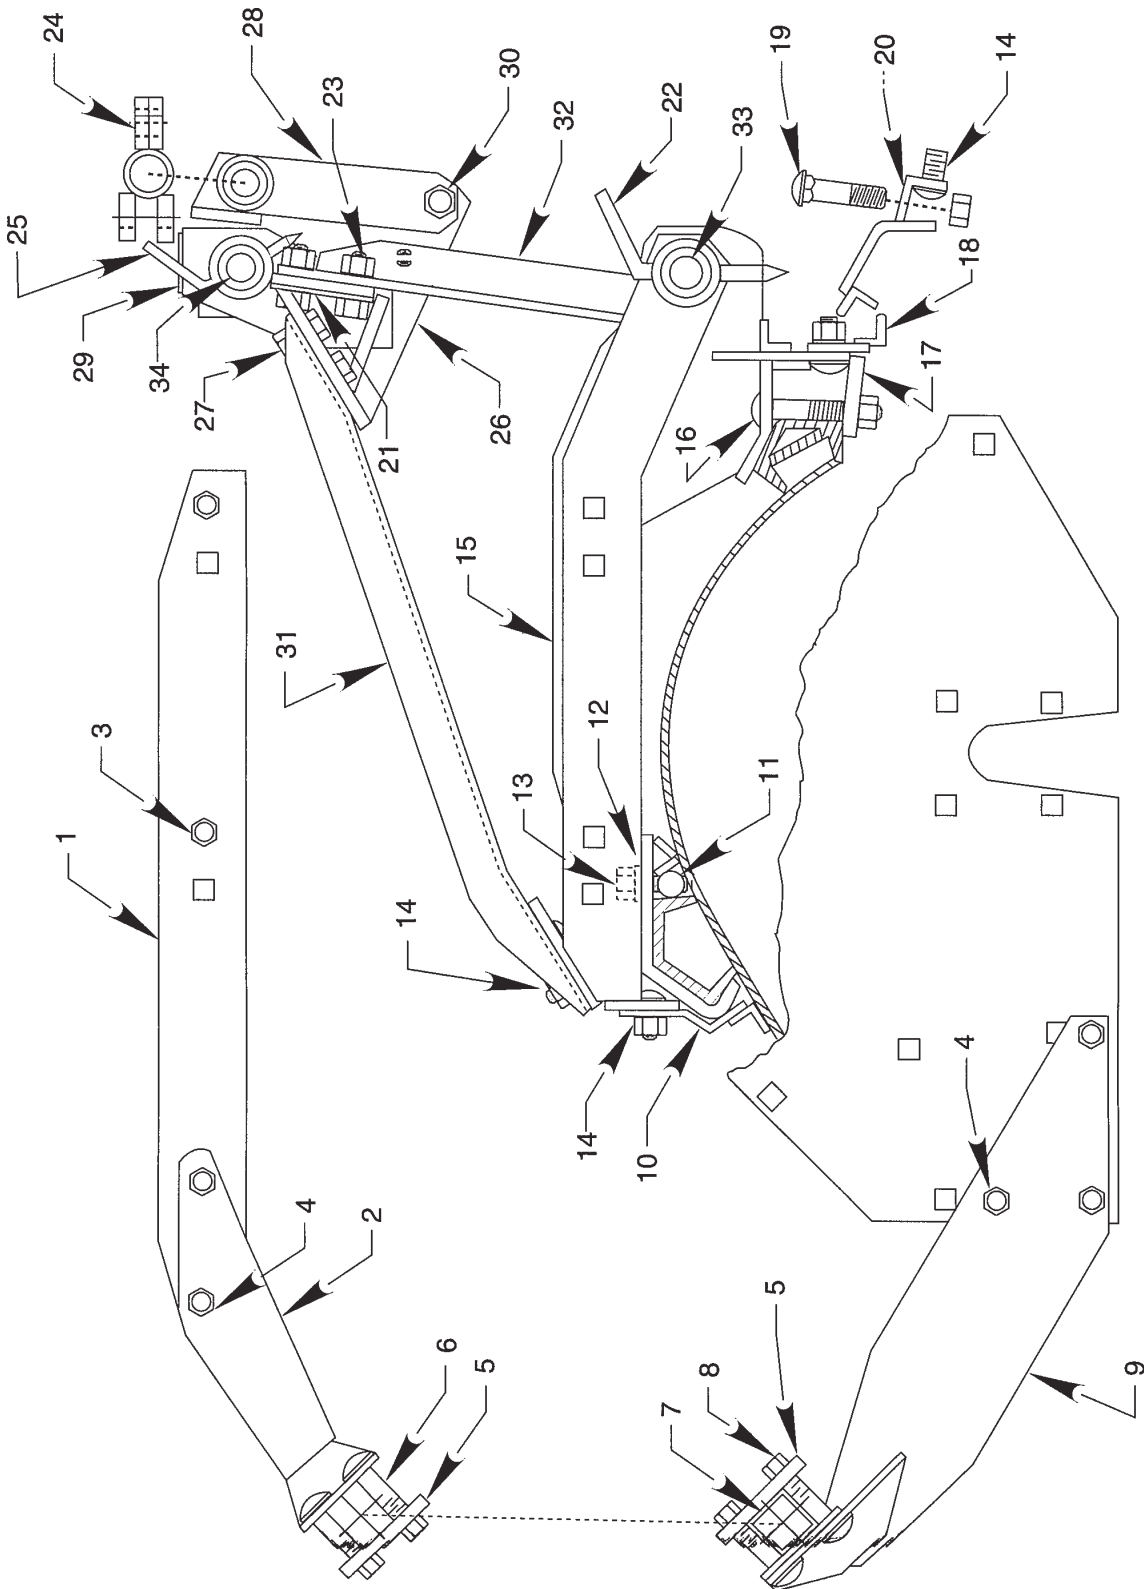

"RB" Tiller - Nos. 3 & 4 Hitch

Model "RB" Tiller #3 & #4 Hitch Parts List

<u>Item</u>	<u>Part #</u>	<u>Description</u>	<u>Item</u>	<u>Part #</u>	<u>Description</u>
1	L-1470	Center Bar Support Arm	22	L-21450	Hitch Retaining Pin
2	RB-21551	Center Rear Bar Support Bracket	23	10631	3/4" x 2" Cap Screw
2	L-21400	Center Rear Bar Support Bracket (high clearance)	23	20030	3/4" Grip Nut
3	57	3/4" x 1 3/4" Carriage Bolt	24	L-21477	Clevis
3	10784	3/4" Nut	25	L-21451	Mast Head Retaining Pin
3	10794	3/4" Lock Washer	26	L-21468	Anchor, Free Top Link
4		5/8" x 1 1/2" Carriage Bolt	27	10630	3/4" x 1 3/4" Cap Screw
4	10783	5/8" Nut	27	20030	3/4" Grip Nut
4	10793	5/8" Lock Washer	28	L-21469	Free Top Link Assembly
5	RB-620	Square Bar Strap	29	L-21427	Mast Head
6		5/8" x 4" Carriage Bolt	30		3/4" x 4 1/2" Cap Screw
6	10783	5/8" Nut	30	20030	3/4" Grip Nut
6	10793	5/8" Lock Washer	#3 Category Hitch only		
7	RB-638	2 1/4" Square Bar (specify Tiller width)	31	L-21493	Upper Mast Brace R.H.
8		5/8" x 4 1/2" Carriage Bolt	33	L-1429	Hitch Pin
8	10783	5/8" Nut	34	L-1430	Mast Head Pin
8	10793	5/8" Lock Washer	#3N Category Hitch Only		
9	RB-2790	Rear Bar Support Bracket	31	L-21492-3N	Upper Mast Brace L/R
10	L-21407	Rear Tie Bar Assembly	32	L-1436-3N	Upright Mast Brace L/R
11	L-1038	Wedge Nut	#4 Category Hitch only		
12	L-1039	Washer	31	L-1432	Upper Mast Brace L.H. & R.H.
13	10610	5/8" x 2" Cap Screw	32	L-1433	Upright Mast Brace L.H. & R.H.
14		3/4" x 1 1/2" Carriage Bolt	33	L-1425	Hitch Pin
14	20030	3/4" Grip Nut	34	L-1426	Mast Head Pin
15	L-21437	Hitch Assembly L.H.	Bundles		
15	L-21438	Hitch Assembly R.H. (shown)	SL4020L/R		Rear Square Bar Brackets
16	RB1138	3/4" x 5" Carriage Bolt	SRB4160		Hitch Arm Extension (not shown)
16	10784	3/4" Nut			
16	10794	3/4" Lock Washer			
17	D-121	Clamp Bar			
18	L-21205	Front Tie Bar Assembly			
19	10753	3/4" x 3 1/2" Carriage Bolt			
19	20030	3/4" Grip Nut			
20	L-2115	Anchor			
21	L-1462	Gusset			

NOTE: L-120 L.H. & R.H. Angle (not shown) are welded to L-1462 upon assembly and are bolted to L-2115 at #14.