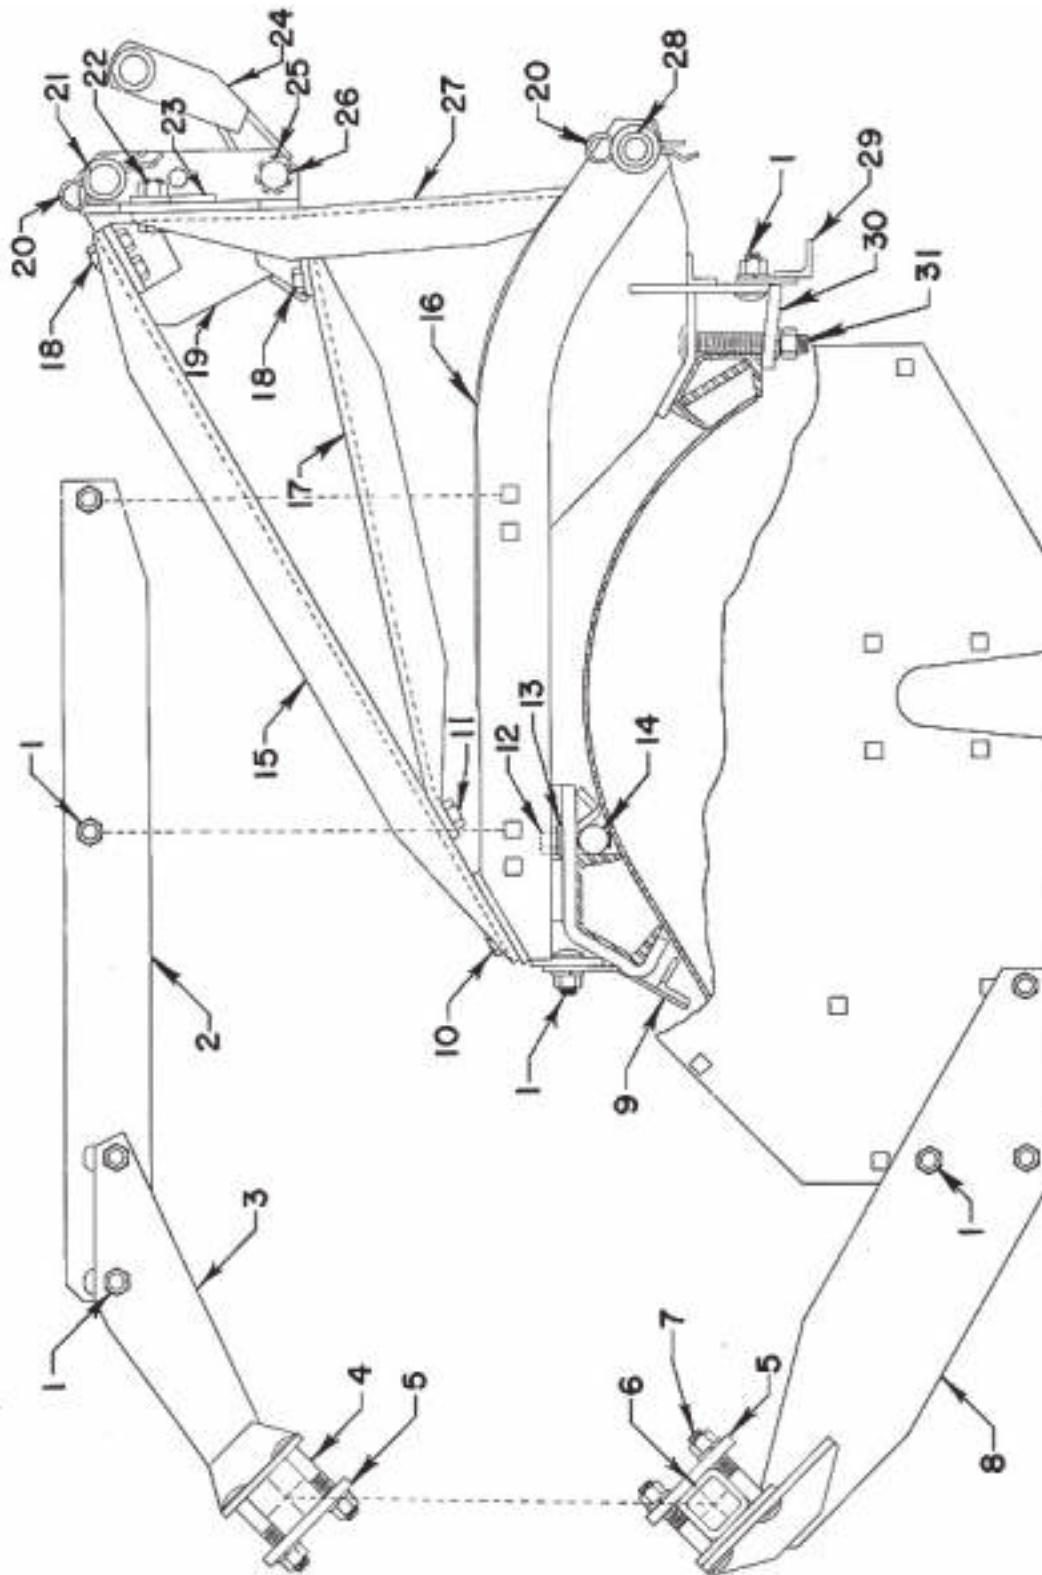

Heavy Duty Hitch Assembly

Heavy Duty Hitch Assembly, Category 2 and 3

<u>Item</u>	<u>Part #</u>	<u>Description</u>	<u>Item</u>	<u>Part #</u>	<u>Description</u>
1	10743	5/8" x 1 1/2" Carriage Bolt	18	10607	5/8" x 1 1/4" Cap Screw
1	10783	5/8" Nut	18	R-49	5/8" Grip Nut
1	10793	5/8" Lock Washer	19	RB-21434	Mast Head Assembly
2	RB-1081	Center Rear Bar Support Arm	20	RB-797	Cinch Pin
3	RB-21551L/R	Center Rear Support Bracket	21	RB-1441	Pin, Mast Head
3	RB-21992L/R	Center Bar Bracket (High Clearance)	22	10630	3/4" x 1 3/4" Cap Screw
4	10747	5/8" x 4" Carriage Bolt	22	20030	3/4" Grip Nut
4	10783	5/8" Nut	23	RB-1050	Gusset
4	10793	5/8" Lock Washer	NOTE: RB-1405 LH & RH (not shown) are welded to RB-1050 upon assembly (9' & up only)		
5	RB-620	Square Bar Strap	24	RB-21520	Free Top Link (optional)
6	RB-638	2 1/4" Square Bar (Specify Tiller Size)	25	RB-1408	Mast Head Spacer
7	10	5/8" x 4 1/2" Carriage Bolt	26	10639	3/4" x 4" Cap Screw
7	10783	5/8" Nut	27	RB-1428L	Upright Mast Brace
7	10793	5/8" Lock Washer	27	RB-1428R	Upright Mast Brace (shown)
8	RB-2790	Rear Bar Support Bracket	28	RB-1135	Hitch Arm Pin
9	D-2124	Rear Tie Bar	29	D-2122	Front Tie Bar
10	10629	3/4" x 1 1/2" Carriage Bolt	30	D-121	Clamp Bar
10	20030	3/4" Grip Nut	31	10756	3/4" x 5" Carriage Bolt
11	10629	3/4" x 1 1/2" Cap Screw	31	10784	3/4" Nut
11	20030	3/4" Grip Nut	31	10794	3/4" Lock Washer
12	10610	5/8" x 2" Cap Screw	Bundles:		
13	L-1039	Washer	SRB4123		Center Rear Bar Support
14	L-1038	Wedge Nut	SRB4409		Rear Square Bar Bracket - LH & RH
15	RB-1410L	Upper Mast Brace	SRB4605		Hitch Arm - LH & RH
15	RB-1410R	Upper Mast Brace (shown)	SRB4604		Mast Assembly
16	D-2001L	Hitch Arm	SRB4044		FreeTop Link
16	D-2001R	Hitch Arm (shown)	SRB4045		Mast Head Extension (not shown)
17	RB-1413L	Lower Mast Brace	SRB4160		Hitch Arm Extension (not shown)
17	RB-1413R	Lower Mast Brace (shown)