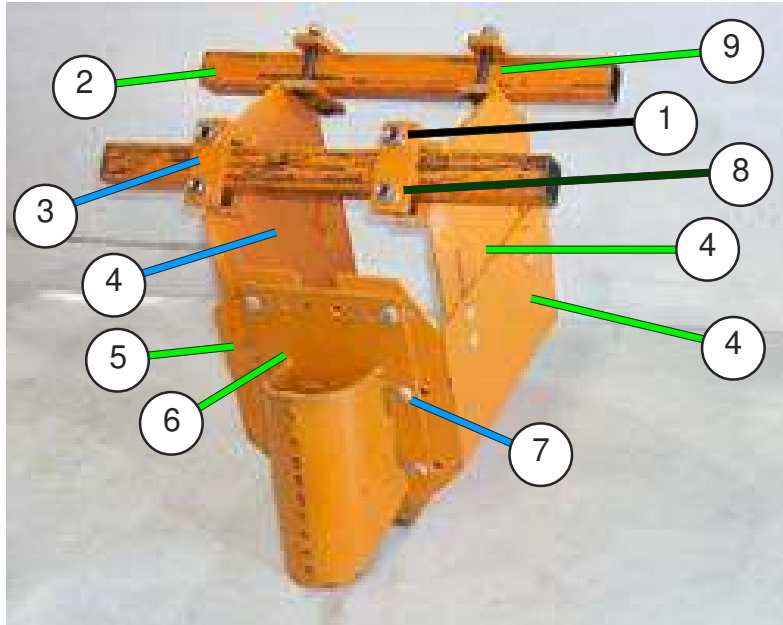

Rear Bedformer

SRB4433-2

<u>Item #</u>	<u>Part #</u>	<u>No.Used</u>	<u>Description</u>
1	10793	8	5/8" Lockwasher
2	RB-31809	1	Front/Rear Bar
3	RB-620	4	Strap
4	RB-1572-2	2	Upper Shield Bedder
5	RB-2304-1		RH Former Rear 15"
5	RB-2305-1		LH Former Rear 15"
5	RB-2304-2		RH Former 12"
5	RB-2305-2		LH Former 12"
6	RB-2308	1	Shovel Mount Bracket
7	10714	18	7/16" x 1 1/4" Carriage Bolt
8	10783	8	5/8" NC Nuts
9	10747	8	5/8" NC x 4" Carriage Bolt
10	RB-317*	2	Tie Angle
11	RB-309-2	2	Skid Plate Rear Bed

Not Shown:

10765	4	7/16" x 1" Plow Bolt
10790	22	7/16" Lock Washer
10801	22	7/16" Flat Washer
10780	22	7/16" Nuts