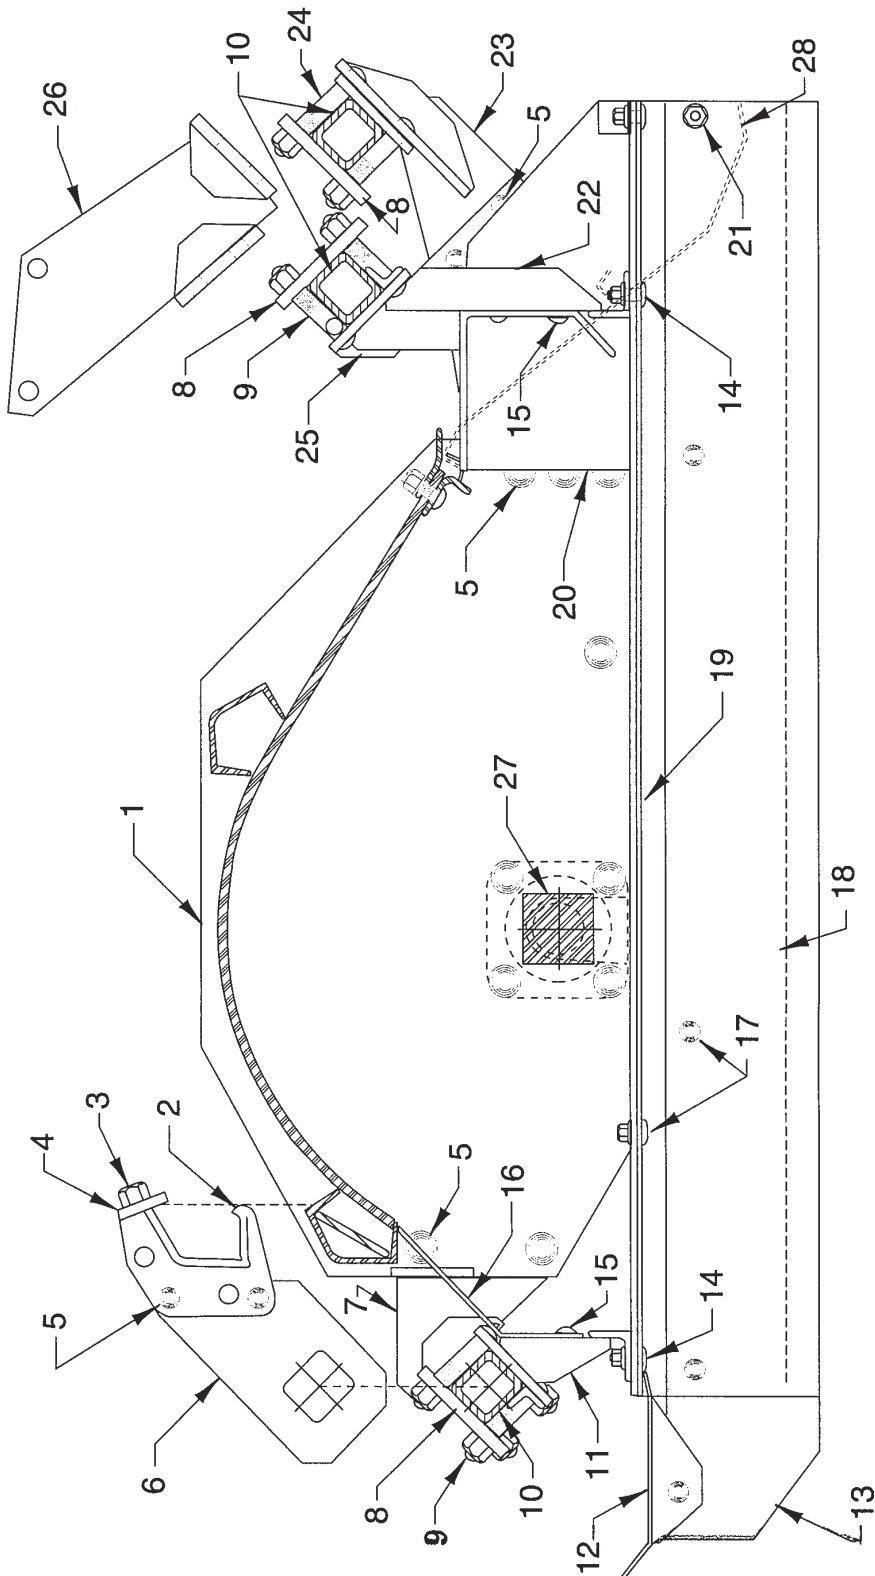

Table of Contents

Section J

Section “J”: Row Crop & Bedder

Cultivator Tunnel Assembly - “RB” Tiller Only	J1-J2
Cultivator Tunnel Assembly - High Clearance Only	J3-J4
Row Crop Cultivation Shields	J5-J6
Bolt in Cultivator Shields “HC”	J7
Rear Bedformer.....	J8
Bed Former Assembly.....	J9-J10
Outer Bedformers (LH & RH).....	J11
Center Bedformer.....	J12

Call or E-mail Northwest Tillers today
800.204.3122 • www.nwtiller.com

Cultivator Tunnel Assembly - "RB" Tiller Only

Cultivator Tunnel Assembly - "RB" Tiller Only

<u>Item</u>	<u>Part#</u>	<u>Description</u>	<u>Item</u>	<u>Part#</u>	<u>Description</u>
1	RB-2863	Housing Assembly	21		7/16" x 3/4" Plow Bolt
2	RB-463PS	Clamp	21	10780	7/16" Nut
3	10607	5/8" x 1 1/4" Cap Screw	21	10801	7/16" Flat Washer
3	10793	5/8" Lock Washer	22	RB-2784	Rear Tunnel Support
4	RB-464	Anchor Strap	23	RB-21995	Rear Bar Bracket (RH Shown)
5	10743	5/8" x 1 1/2" Carriage Bolt	24	10	5/8" x 4 1/2" Carriage Bolt
5	10783	5/8" Nut	24	10783	5/8" Nut
5	10793	5/8" Lock Washer	24	10793	5/8" Lock Washer
6	RB-1991	Support Plate	25	RB-21906	Secondary Rear Bar Bracket (RH Shown)
7	RB-21994	Front Bar Bracket Assembly	26	RB-21990	Center Bar Support (LH Shown)
8	RB-620	Square Bar Strap	27		Rotor Shaft (See Page E-4)
9	10747	5/8" x 4" Carriage Bolt	28	RB-2988	Apron Assembly
9	10783	5/8" Nut			
9	10793	5/8" Lock Washer			
10	RB-638	Square Bar - 2 1/4" (Specify Tiller Size)			
11	RB-2794	Front Tunnel Support			
12	RB-1515	Guide (RH Shown)			
13	RB-1983	Lower Shield (RH Shown)			
14	10714	7/16" x 1 1/4" Carriage Bolt			
14	10780	7/16" Nut			
14	10801	7/16" Flat Washer			
15	10691	3/8" x 3/4" Carriage Bolt			
15	20030	Flange Lock Nut			
16	RB-737	Dust Shield			
17	10713	7/16" x 1" Carriage Bolt			
17	10780	7/16" Nut			
17	10801	7/16" Flat Washer			
18	RB-1984	Tunnel (RH Shown)			
19	RB-1982	Web (Specify Tunnel Size)			
20	RB-21982	Apron Shield (RH Shown)			