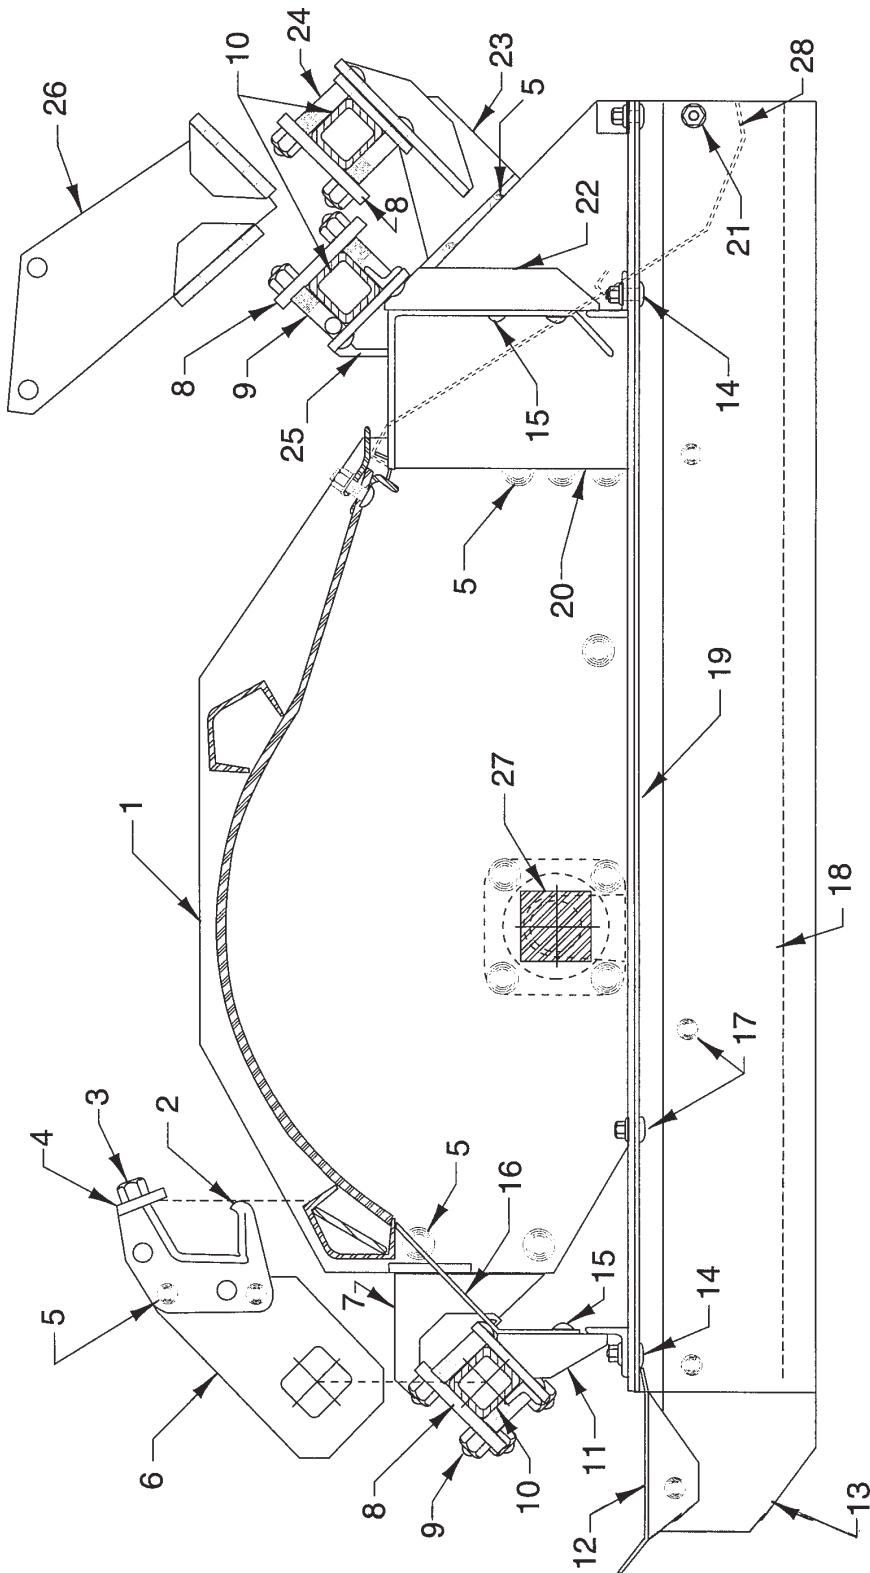

Cultivator Tunnel Assembly - High Clearance Tiller Only

Cultivator Tunnel Assembly - High Clearance Tiller Only

<u>Item</u>	<u>Part#</u>	<u>Description</u>	<u>Item</u>	<u>Part#</u>	<u>Description</u>
1	RB-21585	Housing Assembly	21		7/16" x 3/4" Plow Bolt
2	RB-463PS	Clamp	21	10780	7/16" Nut
3	10607	5/8" x 1 1/4" Cap Screw	21	10801	7/16" Flat Washer
3	10793	5/8" Lock Washer	22	RB-2784	Rear Tunnel Support
4	RB-464	Anchor Strap	23	RB-21995	Rear Bar Bracket (RH Shown)
5	10743	5/8" x 1 1/2" Carriage Bolt	24	10	5/8" x 4 1/2" Carriage Bolt
5	10783	5/8" Nut	24	10783	5/8" Nut
5	10793	5/8" Lock Washer	24	10793	5/8" Lock Washer
6	RB-1999	Support Plate	25	RB-21906	Secondary Rear Bar Bracket (RH Shown)
7	RB-21994	Front Bar Bracket Assembly	26	RB-21998	Center Bar Support (LH Shown)
8	RB-620	Square Bar Strap	27		Rotor Shaft (See Page E-4)
9	10747	5/8" x 4" Carriage Bolt	28	RB-21151	Apron Assembly
9	10783	5/8" Nut			
9	10793	5/8" Lock Washer			
10	RB-638	Square Bar - 2 1/4" (Specify Tiller Size)			
11	RB-1515	Guide (RH Shown)			
12	RB-2794	Front Tunnel Support			
13	RB-1983	Lower Shield (RH Shown)			
14	10714	7/16" x 1 1/4" Carriage Bolt			
14	10780	7/16" Nut			
14	10801	7/16" 7/16" Flat Washer			
15	10691	3/8" x 3/4" Carriage Bolt			
15	20030	Flange Lock Nut			
16	RB-1986	Dust Shield			
17	10713	7/16" x 1" Carriage Bolt			
17	10780	7/16" Nut			
17	10801	7/16" Flat Washer			
18	RB-1984	Tunnel (RH Shown)			
19	RB-1982	Web (Specify Tunnel Width)			
20	RB-21977	Apron Shield (RH Shown)			

Bundles:

- SRB4830 ..... Rear Bar Bracket Assembly
- SRB4833 ..... Front Bar Assembly
- SRB4835 ..... Center Bar Support Assembly
- SRB4836 ..... Tunnel Assembly