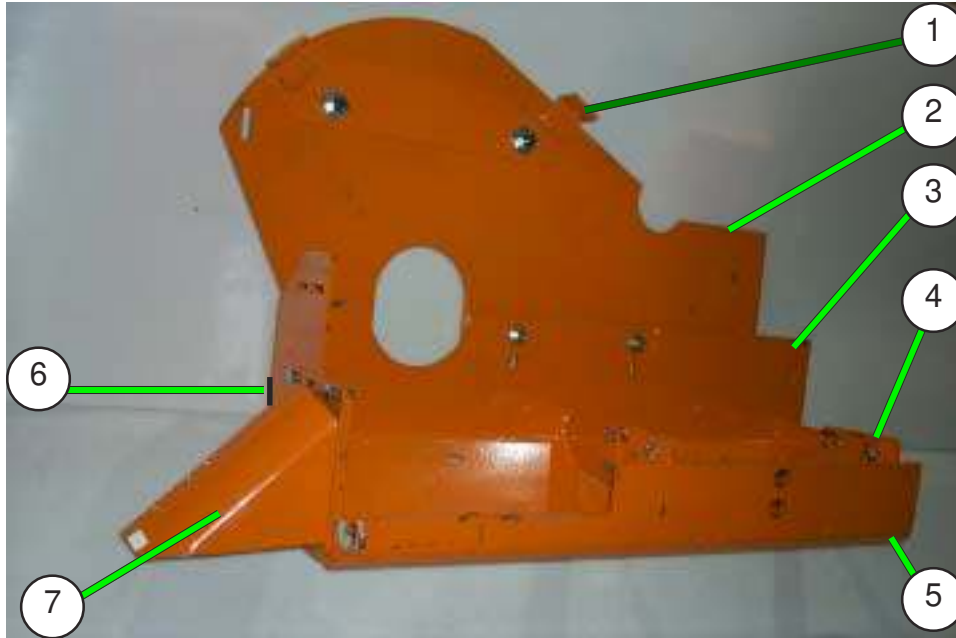

Outer Bedformers

SRB4431 (Left) & SRB4432* (Right - Not Shown)

Item	Part #	No.	Description	Item	Part #	No.	Description
1	D2496-1L	1	Hanger Assembly L/H Ctr	10743		2	5/8" x 1 1/2" Carriage Bolt
1*	D2496-1R	1	Hanger Assembly R/H Ctr (not shown)	10804		2	5/8" FlatWasher
2	RB-1572-4	1	Upper Shield 5/16"	10793		2	5/8" LockWasher
3	RB-2304	1	Former Side, Bedder R/H	10783		2	5/8" NC Nut
3*	RB-2305	1	Former Side, Bedder L/H (not shown)	10714		10	7/16" x 1 1/4" Carriage Bolt
4	RB-31805	2	Spreader Plate, Bedder	10790		19	7/16" LockWasher
5	RB-2306	1	Bedformer Outer L/H	10801		19	7/16" FlatWasher
5*	RB-2263	1	Bedformer Outer R/H (not shown)	10780		19	7/16" NC Nut
6	RB-309-4R	1	Skid Plate UHMW, L/H	10728		8	1/2" x 1 1/2" Carriage Bolt
6*	RB-309-4L	1	Skid Plate UHMW, R/H (not shown)	10802		8	1/2" FlatWasher
7	RB-2267-1L	1	Shovel Mtg. Brkt, Bedder L/H	10791		8	1/2" LockWasher
7*	RB-2267-1R	1	Shovel Mtg. Brkt, Bedder R/H (not shown)	10781		8	1/2" NC Nut
				152		9	7/16" x 1 1/4" Plow Bolt

* Parts included in Bundle SRB4432 (Outer Right Hand Bedformer) plus all common parts.