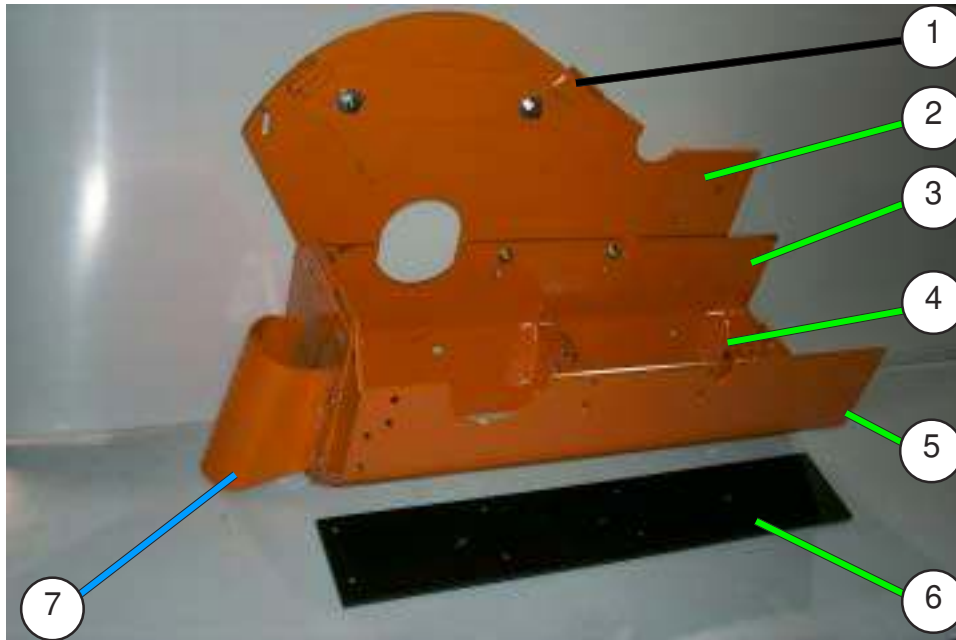

Outer Bedformers

SRB4431 (Left) & SRB4432* (Right - Not Shown)

Item	Part #	No.	Description	Item	Part #	No.	Description
1	D2496-1L	1	Hanger Assembly L/H Ctr	10743		2	5/8" x 1 1/2" Carriage Bolt
1*	D2496-1R	1	Hanger Assembly R/H Ctr (not shown)	10804		2	5/8" FlatWasher
2	RB-1572-4	1	Upper Shield 5/16"	10793		2	5/8" LockWasher
3	RB-2304	1	Former Side, Bedder R/H	10783		2	5/8" NC Nut
3*	RB-2305	1	Former Side, Bedder L/H (not shown)	10714		10	7/16" x 1 1/4" Carriage Bolt
4	RB-31805	2	Spreader Plate, Bedder	10790		19	7/16" LockWasher
5	RB-2306	1	Bedformer Outer L/H	10801		19	7/16" FlatWasher
5*	RB-2263	1	Bedformer Outer R/H (not shown)	10780		19	7/16" NC Nut
6	RB-309-4R	1	Skid Plate UHMW, L/H	10728		8	1/2" x 1 1/2" Carriage Bolt
6*	RB-309-4L	1	Skid Plate UHMW, R/H (not shown)	10802		8	1/2" FlatWasher
7	RB-2267-1L	1	Shovel Mtg. Brkt, Bedder L/H	10791		8	1/2" LockWasher
7*	RB-2267-1R	1	Shovel Mtg. Brkt, Bedder R/H (not shown)	10781		8	1/2" NC Nut
				152		9	7/16" x 1 1/4" Plow Bolt

* Parts included in Bundle SRB4432 (Outer Right Hand Bedformer) plus all common parts.

Center Bedformer

SRB4433

<u>Item #</u>	<u>Part #</u>	<u>No.Used</u>	<u>Description</u>
1	D2496-1L	1	Hanger Assembly L/H Ctr
1	D2496-1R	1	Hanger Assembly R/H Ctr (not shown)
2	RB-1572-4	2	Upper Shield 5/16"
3	RB-2304	1	Former Side, Bedder R/H
4	RB-31805	2	Spreader Plate, Bedder
5	RB-2305	1	Former Side, Bedder L/H
6	RB-309-4R	1	Skid Plate UHMW
6	RB-309-4L	1	Skid Plate UHMW, Right (not shown)
7	RB-2308	1	Shovel Mtg. Brkt, Bedder
	10743	4	5/8" x 1 1/2" Carriage Bolt
	10804	4	5/8" FlatWasher
	10793	4	5/8" LockWasher
	10783	4	5/8" NC Nut
	10714	18	7/16" x 1 1/4" Carriage Bolt
	10790	36	7/16" LockWasher
	10801	36	7/16" FlatWasher
	10780	36	7/16" NC Nut
	10728	8	1/2" x 1 1/2" Carriage Bolt
	10802	8	1/2" FlatWasher
	10791	8	1/2" LockWasher
	10781	8	1/2" NC Nut
	152	18	7/16" x 1 1/4" Plow Bolt