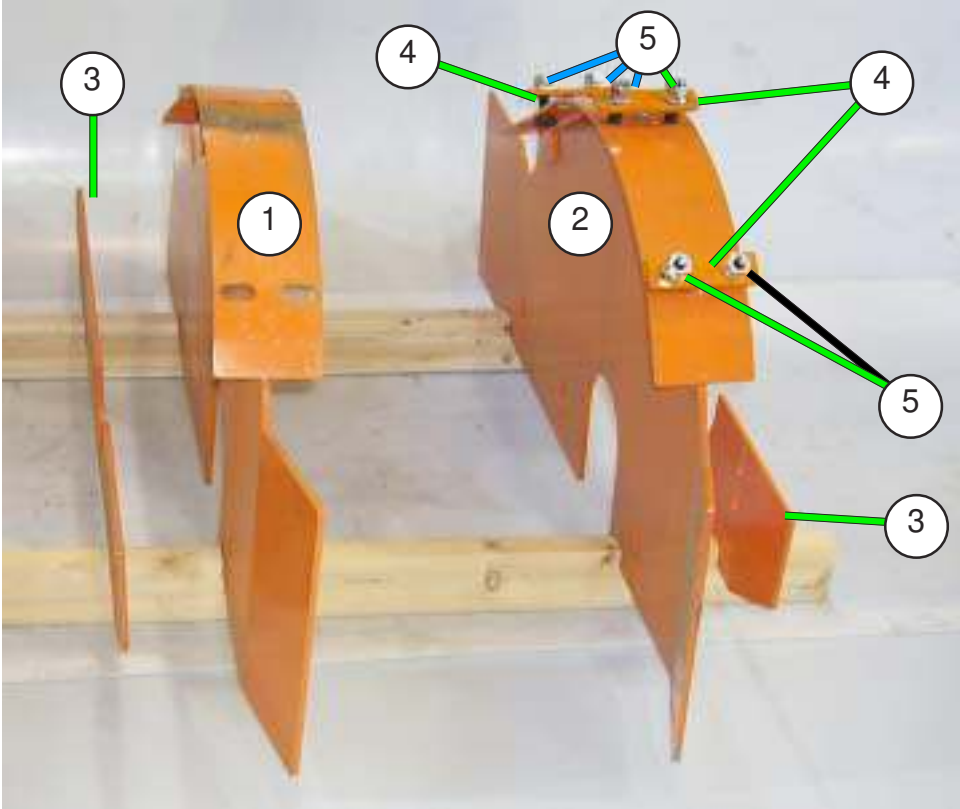

Bolt In Cultivator Shields "HC"

SD2629

<u>Item #</u>	<u>Part #</u>	<u>No.Used</u>	<u>Description</u>
1	D-2629-R	1	Shield HC Strip (Right)
2	D-2629-L	1	Shield HC Strip (Left)
3	RB205-1	2	Shield Lower
4	D-498	6	Strap - Center Bearing - HC
5	10743	12	5/8 NC x 1.5 Carriage Bolt

Not Shown

10783	12	5/8 Hex Nut
10793	12	5/8 Lock Washer
10714	6	7/16" x 1 1/4" Carriage Bolts
10801	6	7/16" FlatWasher
10790	6	7/16" LockWasher
10780	6	7/16" NC Nuts