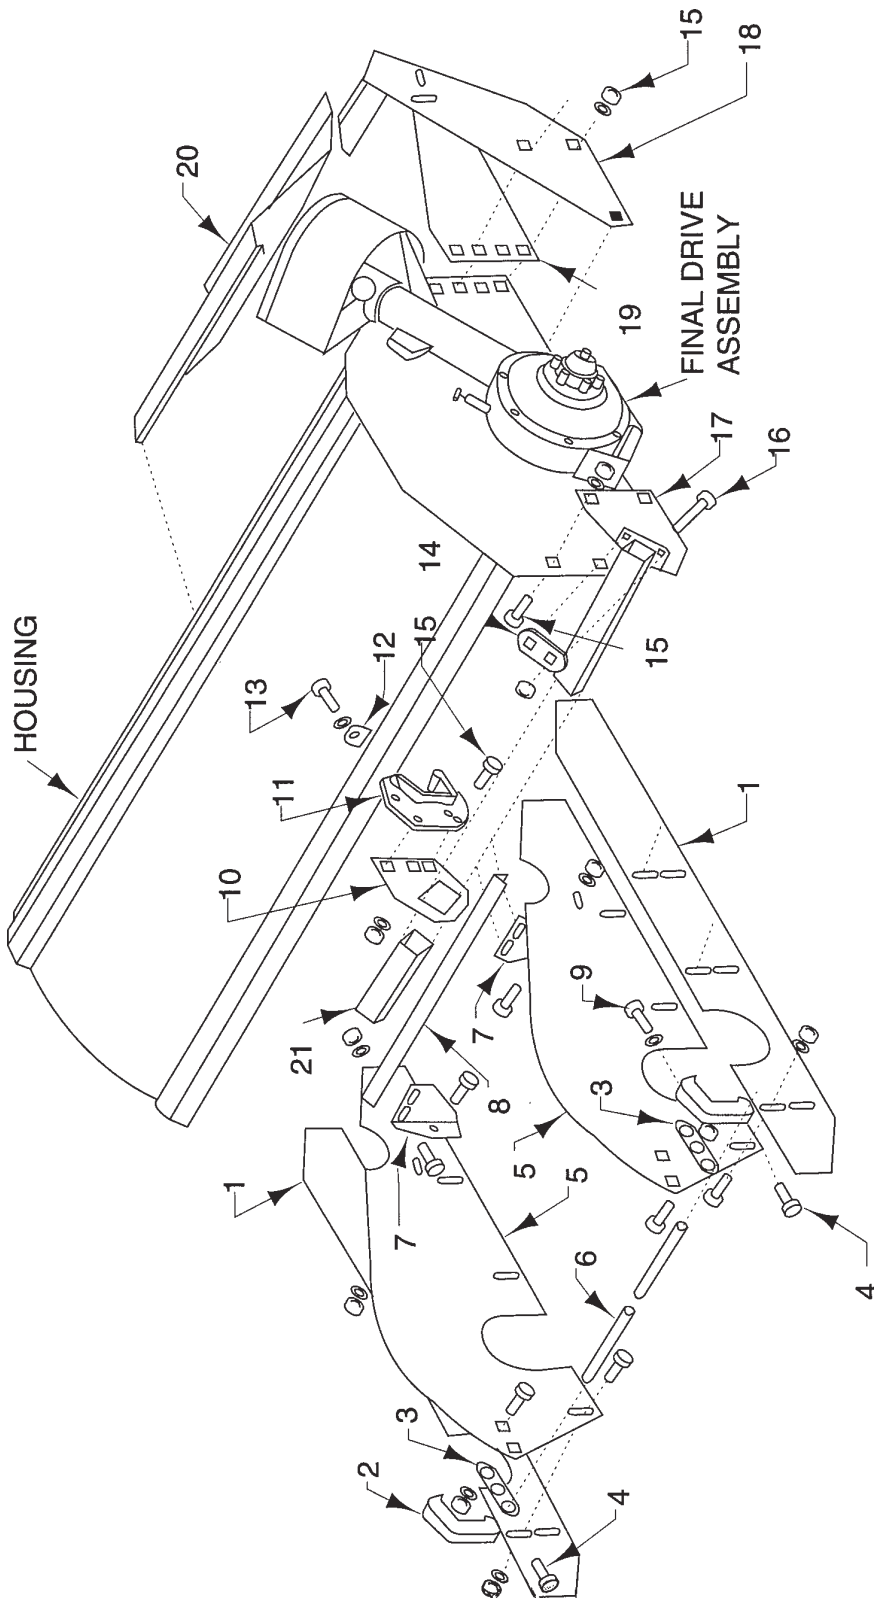

Cultivator Tunnel Assembly - High Clearance Tiller Only

<u>Item</u>	<u>Part#</u>	<u>Description</u>	<u>Item</u>	<u>Part#</u>	<u>Description</u>
1	RB-21585	Housing Assembly	21		7/16" x 3/4" Plow Bolt
2	RB-463PS	Clamp	21	10780	7/16" Nut
3	10607	5/8" x 1 1/4" Cap Screw	21	10801	7/16" Flat Washer
3	10793	5/8" Lock Washer	22	RB-2784	Rear Tunnel Support
4	RB-464	Anchor Strap	23	RB-21995	Rear Bar Bracket (RH Shown)
5	10743	5/8" x 1 1/2" Carriage Bolt	24	10	5/8" x 4 1/2" Carriage Bolt
5	10783	5/8" Nut	24	10783	5/8" Nut
5	10793	5/8" Lock Washer	24	10793	5/8" Lock Washer
6	RB-1999	Support Plate	25	RB-21906	Secondary Rear Bar Bracket (RH Shown)
7	RB-21994	Front Bar Bracket Assembly	26	RB-21998	Center Bar Support (LH Shown)
8	RB-620	Square Bar Strap	27		Rotor Shaft (See Page E-4)
9	10747	5/8" x 4" Carriage Bolt	28	RB-21151	Apron Assembly
9	10783	5/8" Nut			
9	10793	5/8" Lock Washer			
10	RB-638	Square Bar - 2 1/4" (Specify Tiller Size)			
11	RB-1515	Guide (RH Shown)			
12	RB-2794	Front Tunnel Support			
13	RB-1983	Lower Shield (RH Shown)			
14	10714	7/16" x 1 1/4" Carriage Bolt			
14	10780	7/16" Nut			
14	10801	7/16" 7/16" Flat Washer			
15	10691	3/8" x 3/4" Carriage Bolt			
15	20030	Flange Lock Nut			
16	RB-1986	Dust Shield			
17	10713	7/16" x 1" Carriage Bolt			
17	10780	7/16" Nut			
17	10801	7/16" Flat Washer			
18	RB-1984	Tunnel (RH Shown)			
19	RB-1982	Web (Specify Tunnel Width)			
20	RB-21977	Apron Shield (RH Shown)			

Bundles:

- SRB4830 ..... Rear Bar Bracket Assembly
- SRB4833 ..... Front Bar Assembly
- SRB4835 ..... Center Bar Support Assembly
- SRB4836 ..... Tunnel Assembly

Row Crop Shields