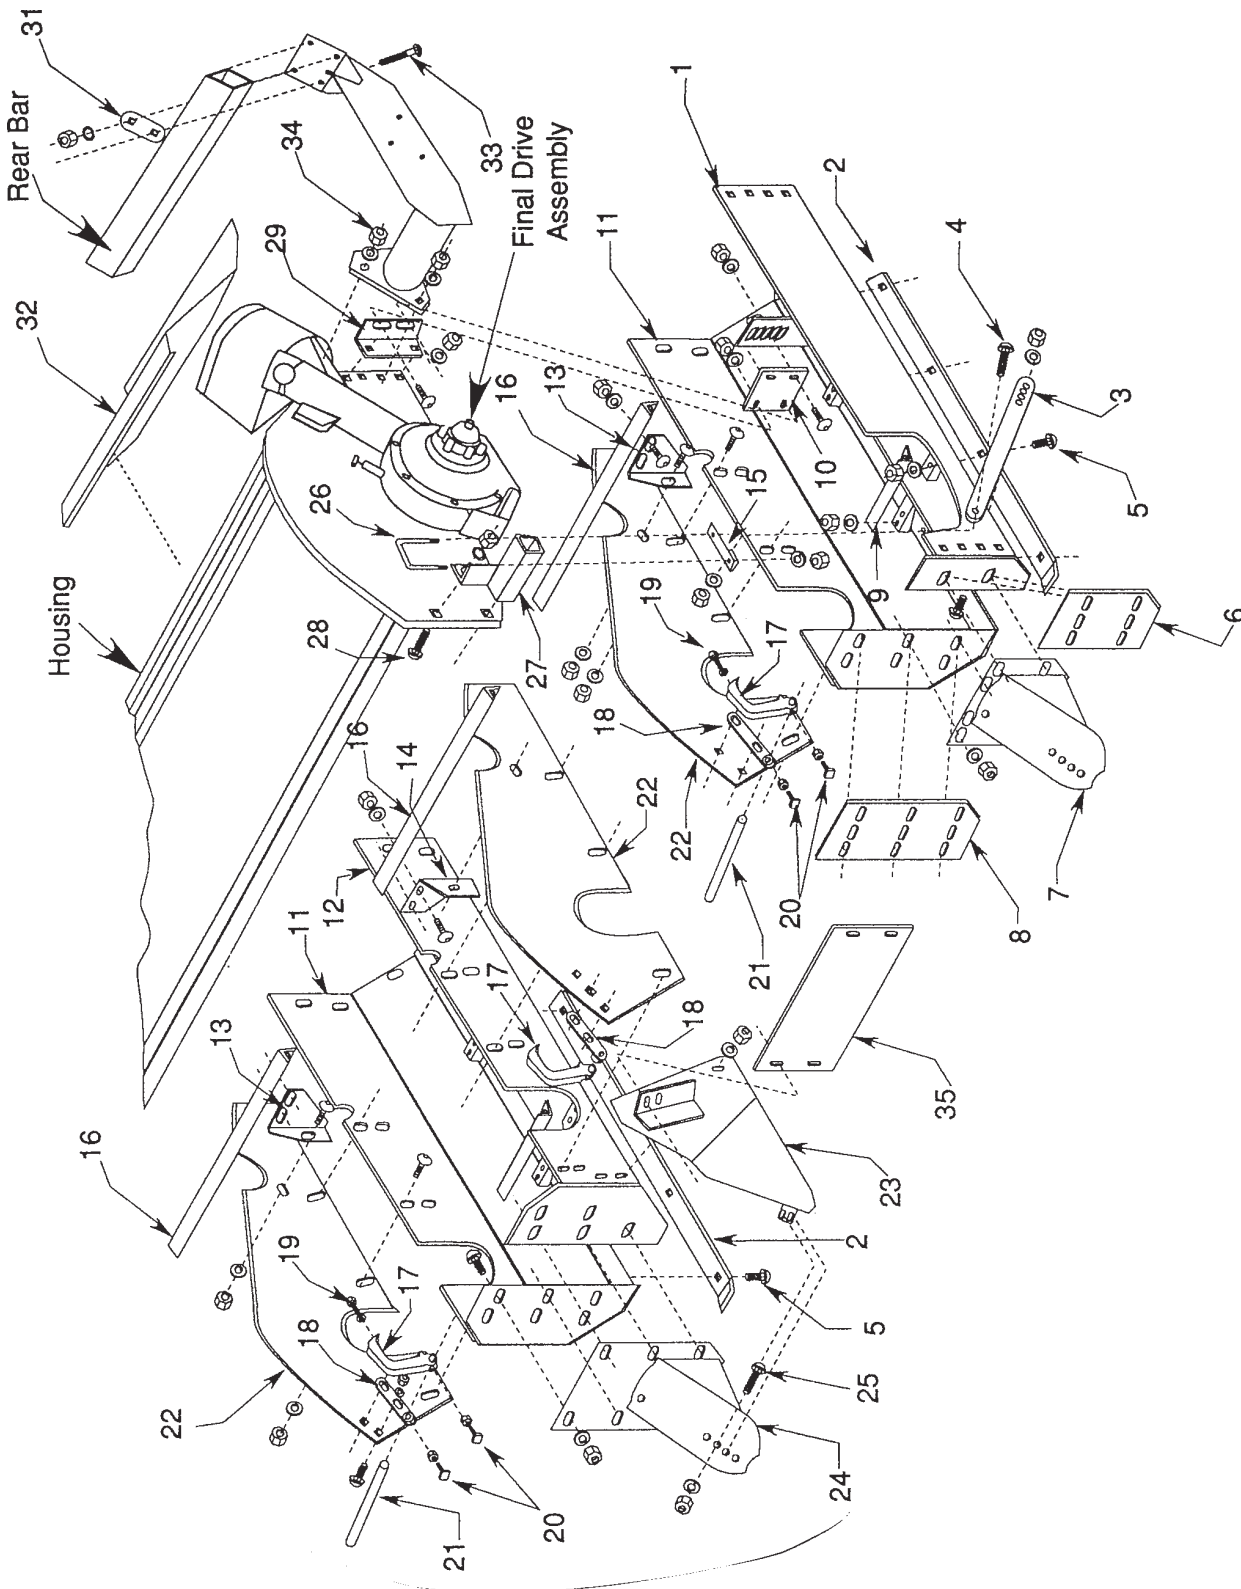

Bedformer

Bedformer

<u>Item</u>	<u>Part#</u>	<u>Description</u>	<u>Item</u>	<u>Part#</u>	<u>Description</u>
1	RB-2306A	LH Former Assembly (Gear Case)	23	RB-2900	Deflector Shield Assem- bly (RH Shown)
1	RB-2263A	RH Former Assembly (not shown)	24	RB-2308	Shovel Mtg. Bracket
2	RB-309	Skid	25	10714	7/16" x 1 1/4" Carriage Bolt
3	RB-1125	Hanger Strap	25	10780	7/16" Nut
4	10586	1/2" x 1 1/4" Cap Screw	25	10790	7/16" Lock Washer
4	10781	1/2" Nut	26	RB-1072	"U" Bolt
4	10802	1/2" Flat Washer	26	10781	1/2" Nut
5	10765A	7/16" x 1" Plow Bolt	26	10791	1/2" Lock Washer
5	10780	7/16" Nut	27	RB-2285	End Former Bracket
5	10801	7/16" Flat Washer	28	10743	5/8" x 1 1/2" Carriage Bolt
6	RB-269	Adaptor Plate	28	10783	5/8" Nut
7	RB-2267	Shovel Mtg. Bracket	28	10793	5/8" Lock Washer
8	RB-304	Adaptor Plate	29	RB-244	Rear Hanger
9	RB-377	Tie Angle - 13"	30	RB-21440	Square Bar Bracket Assembly (Specify 9" or 4")
9	RB-317	Tie Angle - 8"	31	RB-620	Square Bar Strap
10	RB-315	Tie Plate - 5 3/4"	32	RB-2988	Apron (Specify Width)
10	RB-269	Tie Plate - 7 1/4"	32	RB-1591	Apron - High Clearance (Specify Width)
11	RB-2304	RH Bed Former Half 6"	33	10	5/8" x 4 1/2" Carriage Bolt
11	RB-2392	RH Bed Former Half (Deep Former) 9"	33	10783	5/8" Nut
12	RB-2305	LH Bed Former Half 6"	33	10793	5/8" Lock Washer
12	RB-2393	LH Bed Former Half (Deep Former) 9"	34	10728	1/2" x 1 1/2" Carriage Bolt
13	RB-1348	Hanger RH	34	10781	1/2" Nut
14	RB-1349	Hanger LH	34	10791	1/2" Lock Washer
15	RB-1102	Support	35	RB-898	Dust Shield
16	RB-413	Support Shield	Note: All Carriage Bolts not listed are either 7/16" x 1" part # 10713 or 7/16" x 1 1/4" part # 10714 with Nut part # 10780 and Flat Washer part # 10801.		
17	RB-91PS	Clamp	Bundles:		
18	RB-92PS	Ear (Casting - Pre 1978)	SRB4408	Rear Bar Bracket - Offset 12"	
18	RB-2092	Ear (Weldment)	SRB4410	Rear Bar Bracket - Offset 4"	
19		3/8" x 1 1/2" Square Head Set Screw	SRB4411	Rear Bar Bracket - Offset 9"	
19		3/8" Jam Nut	SRB4431	LH Bedder Former	
20	10565	3/8" x 1" Square Head Set Screw	SRB4432	RH Bedder Former	
20		3/8" Jam Nut	SRB4433	Center Bedder Former	
21	RB-218	Front Tie Rod	SRB4434	Deflector Shields	
22	RB-282	Upper Shield			
22	RB-1572	Upper Shield - High Clearance